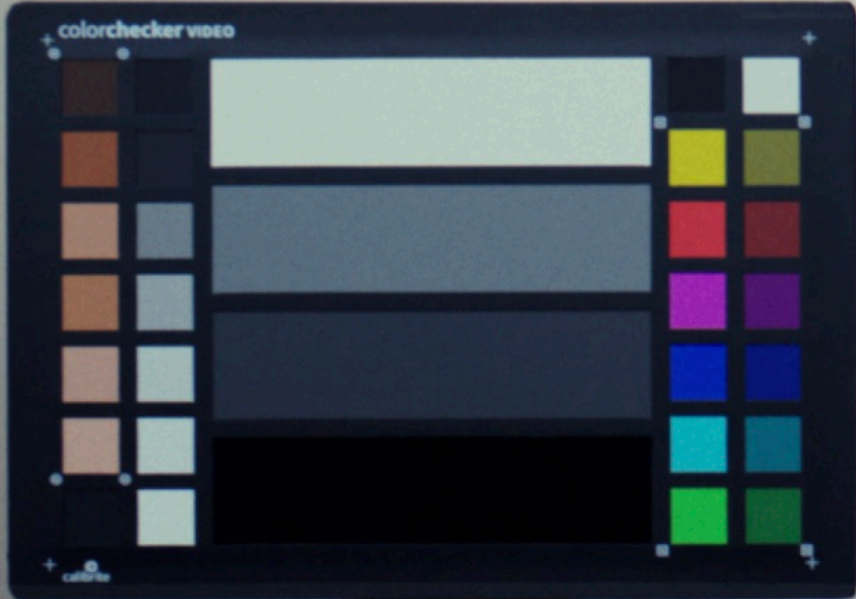

Raw

Rec709

Graded

Raw

Rec709

Graded

Raw

Rec709

Graded

Grading Process

Timeline controls including play, stop, and scrub buttons. Timecode: 01:00:13:12

Tool palette with icons for various editing and grading functions.

High Dynamic Range - Color Wheels

Color wheel controls for Dark, Shadow, Light, and Global. Includes exposure and saturation sliders and color wheel parameters.

Dark	Shadow	Light	Global
Exp: -0.77	Exp: 0.30	Exp: 0.00	Exp: 0.22
Sat: 1.00	Sat: 1.00	Sat: 1.00	Sat: 1.00
X: 0.00, Y: 0.00, Ill: 0.20	X: 0.00, Y: 0.00, Ill: 0.22	X: 0.00, Y: 0.00, Ill: 0.22	X: 0.00, Y: 0.00
Temp: 0.00, Tint: 0.00	Hue: 0.00, Cont: 1.000	Pivot: 0.000, MD: 0.00	B/Ofs: 0.000