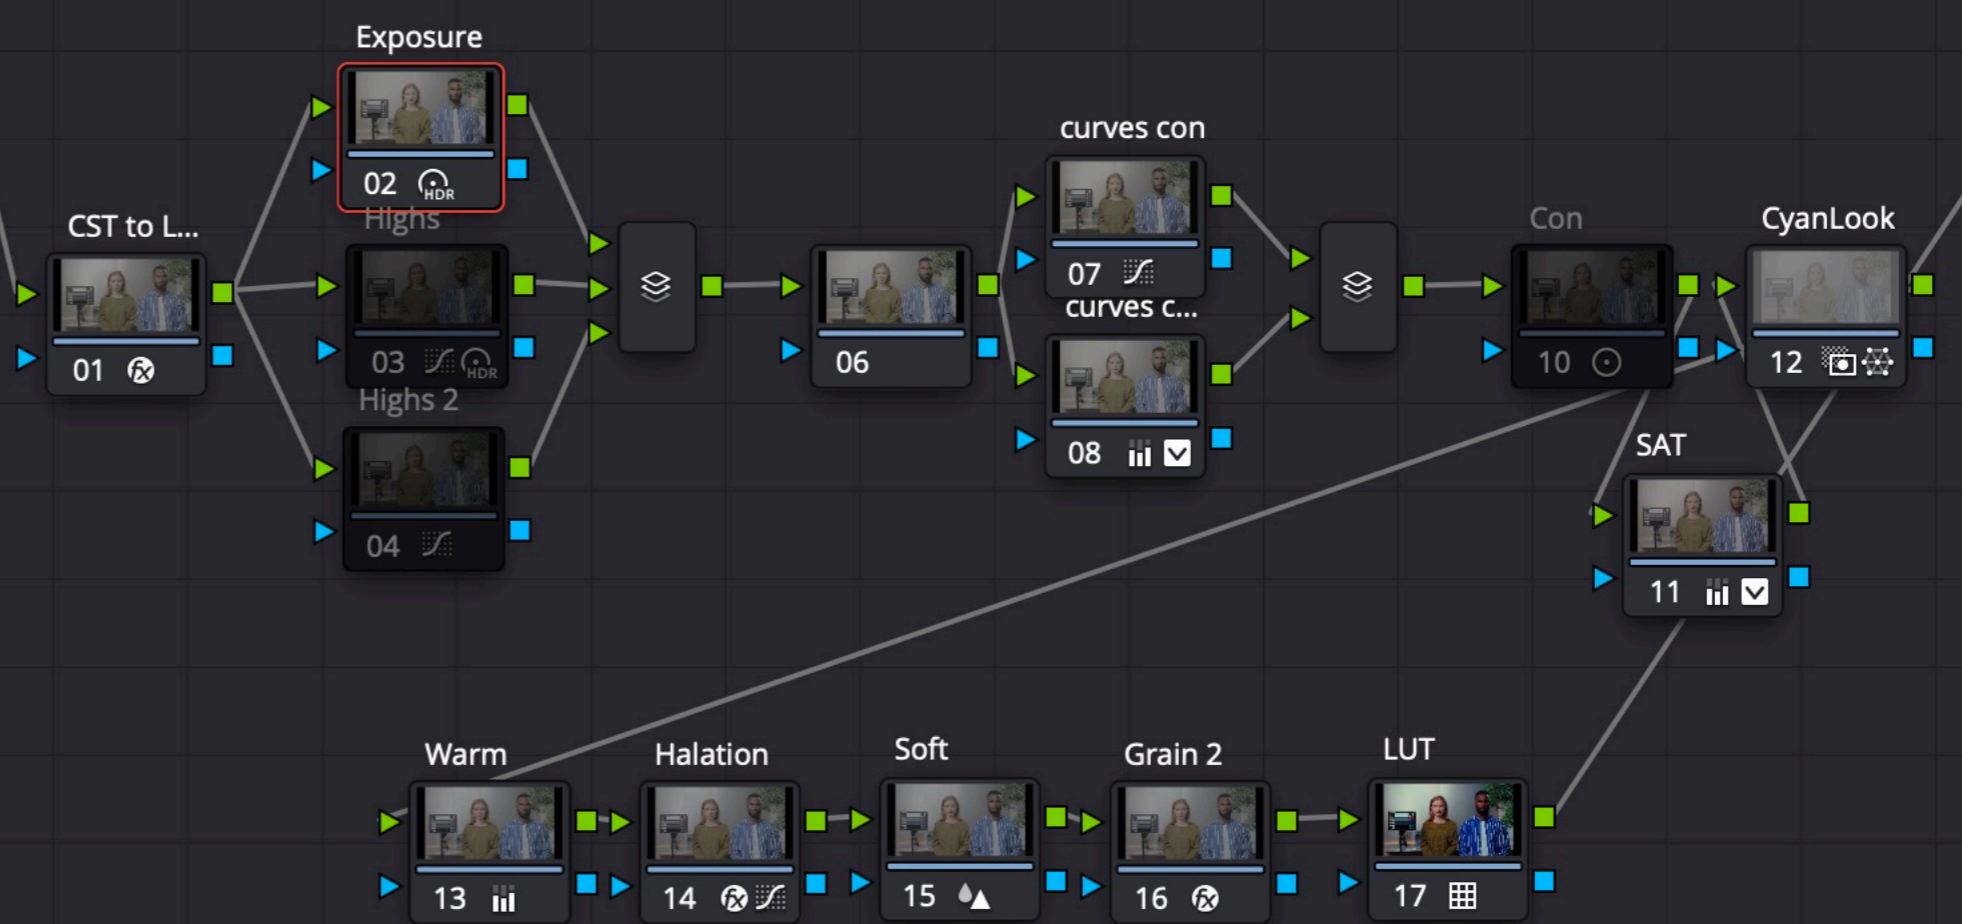

Raw

Rec709

Graded

Raw

Rec709

Graded

Raw

Rec709

Graded

Grading Process

Timeline controls including play, stop, and scrub buttons. Timecode: 01:00:13:12

Tool palette with icons for various editing and grading functions.

High Dynamic Range - Color Wheels

Color wheel controls for Dark, Shadow, Light, and Global. Includes exposure and saturation sliders and color wheel parameters.

Dark	Shadow	Light	Global
Exp: -0.77	Exp: 0.30	Exp: 0.00	Exp: 0.22
Sat: 1.00	Sat: 1.00	Sat: 1.00	Sat: 1.00
X: 0.00, Y: 0.00, Ill: 0.20	X: 0.00, Y: 0.00, Ill: 0.22	X: 0.00, Y: 0.00, Ill: 0.22	X: 0.00, Y: 0.00
Temp: 0.00, Tint: 0.00	Hue: 0.00, Cont: 1.000	Pivot: 0.000, MD: 0.00	B/Ofs: 0.000

Scopes